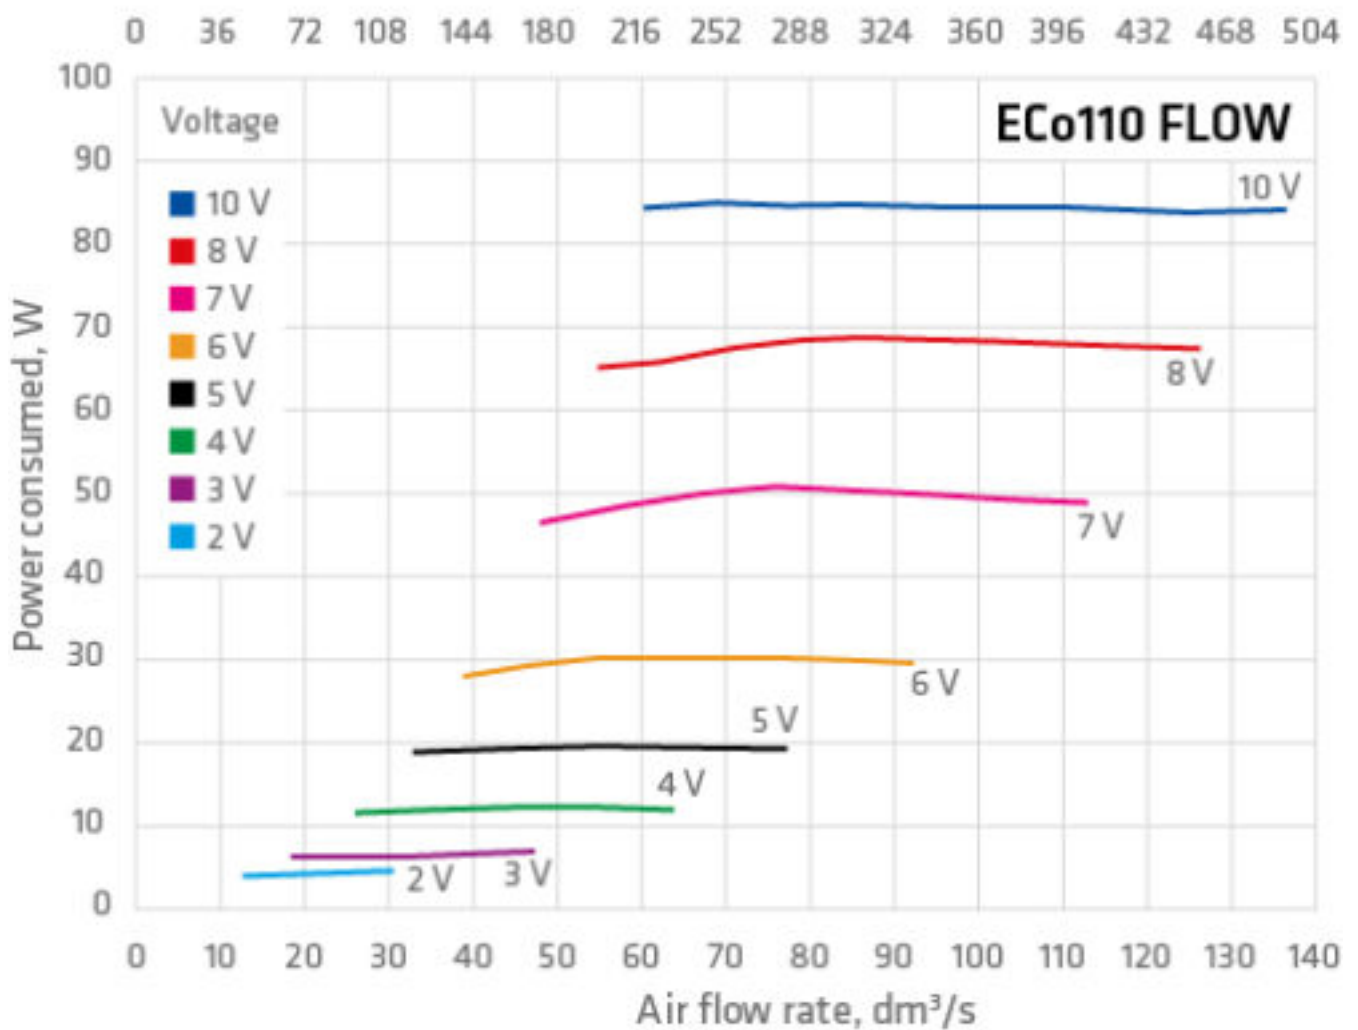

Air density 1,20 kg/m³

Air flow rate, m³/h

Vilpe Oy Ab

Kauppatie 9, FI-65610 Mustasaari
Telephone +358 20 123 3200

23.07.2020

Sales & Technical Support | FI +358 20 123 3233 | EN +358 20 123 3222 | RU +358 20 123 3290 | SE +46 70 511 2020 | PL +48 71 740 2623
myynti@sktuote.fi | sales@sktuote.fi

FI: Pidätämme oikeuden muutoksiin ilman ennakoilmoitusta.
SE: Vi reserverar oss för eventuella ändringar och fel i produktinformationen.
EN: We reserve the right to change these terms and conditions at any time.

RU: Мы оставляем за собой право на внесение изменений без предварительного уведомления.
PL: Zachowujemy prawo do zmian bez wcześniejszej informacji.
DE: Technische Änderungen behalten wir uns ohne vorherige Ankündigung vor.