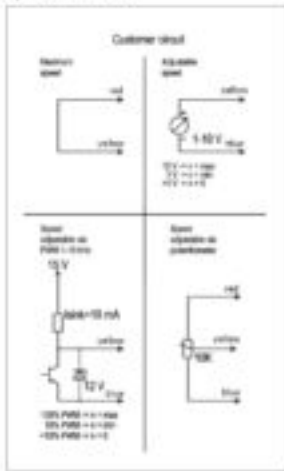

ECO110S FLOW

Speed Controller

Vilpe Oy Ab

Kauppatie 9, FI-65610 Mustasaari
Telephone +358 20 123 3200

23.07.2020

Sales & Technical Support | FI +358 20 123 3233 | EN +358 20 123 3222 | RU +358 20 123 3290 | SE +46 70 511 2020 | PL +48 71 740 2623
myynti@sktuote.fi | sales@sktuote.fi

FI: Pidätämme oikeuden muutoksiin ilman ennakkoi ilmoitusta.
SE: Vi reserverar oss för eventuella ändringar och fel i produktinformationen.
EN: We reserve the right to change these terms and conditions at any time.

RU: Мы оставляем за собой право на внесение изменений без предварительного уведомления.
PL: Zachowujemy prawo do zmian bez wcześniejszej informacji.
DE: Technische Änderungen behalten wir uns ohne vorherige Ankündigung vor.